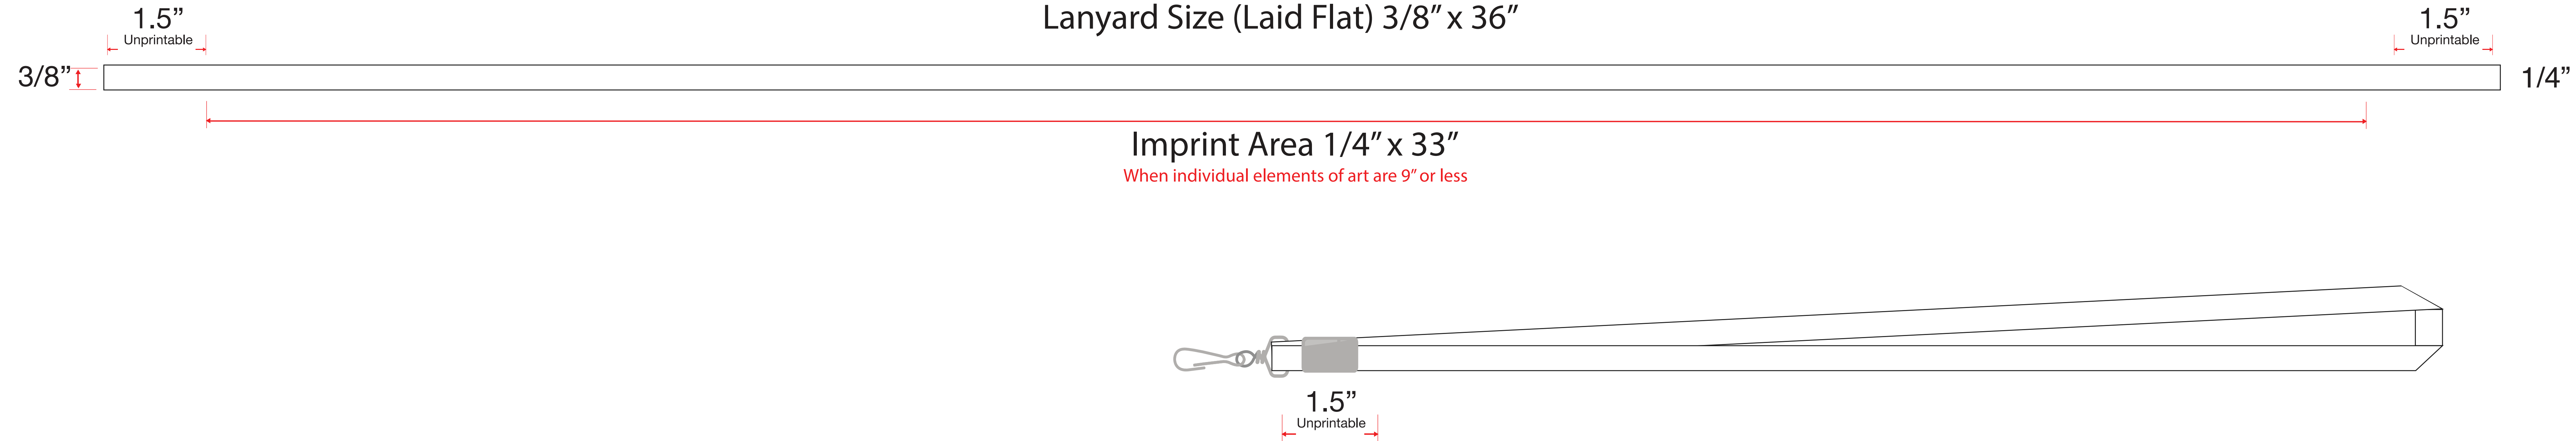

size 100%

ALMOST THERE: TIME TO PROOF

Attached please find your original art file you sent to us, as well as your proof to check that we haven't missed anything!

Please always check colors, spelling, font and graphics carefully.

You are the final proof reader. Carefully review every aspect of this digital proof layout against your original art for accuracy before approval. Once approved, your order will go into production. No order may be modified or cancelled once the proof has been approved and production has begun.

Please always check colors, spelling, font and graphics carefully

Imprint Limitations

- Step and repeat is possible on 32" of lanyard, when design elements are 9" or less
- For art 9" or more. Repeat is restricted to once on both sides